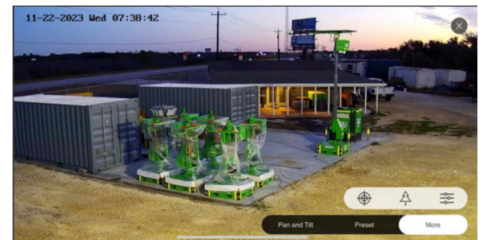

PRODUCT SPECIFICATIONS

GENERAL

Model	GP28K - CCTV Eco
Lumen Output	28,000
Mast Height	7.5 metres
Mast Type	Hydraulic/Cable
Lights	1 x 200w LED Modules
Coverage	600m² at 5 lux

OPERATIONAL DATA

Wind Rating	100km/h
Working Temperature	0°C to 50°C
Stabiliser Supports	4 x Manual

BATTERY

Battery	10.8kWh Deep Cycle Gel
Runtime	30 Hours
Solar	1.23kWp
Solar Tilt	30° to 45°
Efficiency (solar)	1 hr of sun / 3 hours of light

CAMERA

Camera Quality	1x 4MP 25x PTZ
Lens	1x 4.8 to 120mm Adjustable Focus
Recording Time	12 weeks continuous recording on 4TB Hard Drive
Monitoring (Live/Playback)	Phone App or PC/Cloud
Features	Scheduled recordings, Email/App alerts, Movement/Smart event Detection, false alarm reduction/ vehicle-person recognition

UNIT INFORMATION

Dimensions (Towing)	3140 x 1500 x 2900 (LxWxH)
Dimensions (Stowed)	2200 x 1500 x 2900m (LxWxH)
Dimensions (Deployed)	2200 x 1500 x 7650 (LxWxH)
Weight	1,450kg
Trailer Type	Single Axle
Tyre/Rim Size	215/70R15