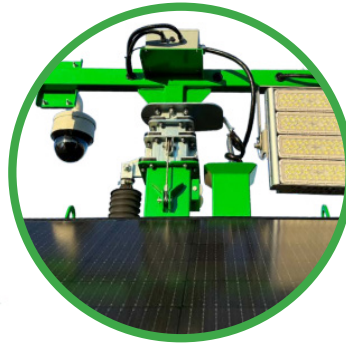

PRODUCT SPECIFICATIONS

GENERAL

Model	GP28K - CCTV Eco
Lumen Output	28,000
Mast Height	7.5 metres
Mast Type	Hydraulic/Cable
Lights	1 x 200w LED Modules
Coverage	600m² at 5 lux

OPERATIONAL DATA

Wind Rating	100km/h
Working Temperature	0°C to 50°C
Stabiliser Supports	4 x Manual

BATTERY

Battery	10.8kWh Deep Cycle Gel
Runtime	30 Hours
Solar	1.23kWp
Solar Tilt	30° to 45°
Efficiency (solar)	1 hr of sun / 3 hours of light

CAMERA

Camera Quality	1x 4MP 25x PTZ
Lens	1x 4.8 to 120mm Adjustable Focus
Recording Time	12 weeks continuous recording on 4TB Hard Drive
Monitoring (Live/Playback)	Phone App or PC/Cloud
Features	Scheduled recordings, Email/App alerts, Movement/Smart event Detection, false alarm reduction/ vehicle-person recognition

UNIT INFORMATION

Dimensions (Towing)	3140 x 1500 x 2900 (LxWxH)
Dimensions (Stowed)	2200 x 1500 x 2900m (LxWxH)
Dimensions (Deployed)	2200 x 1500 x 7650 (LxWxH)
Weight	1,450kg
Trailer Type	Single Axle
Tyre/Rim Size	215/70R15